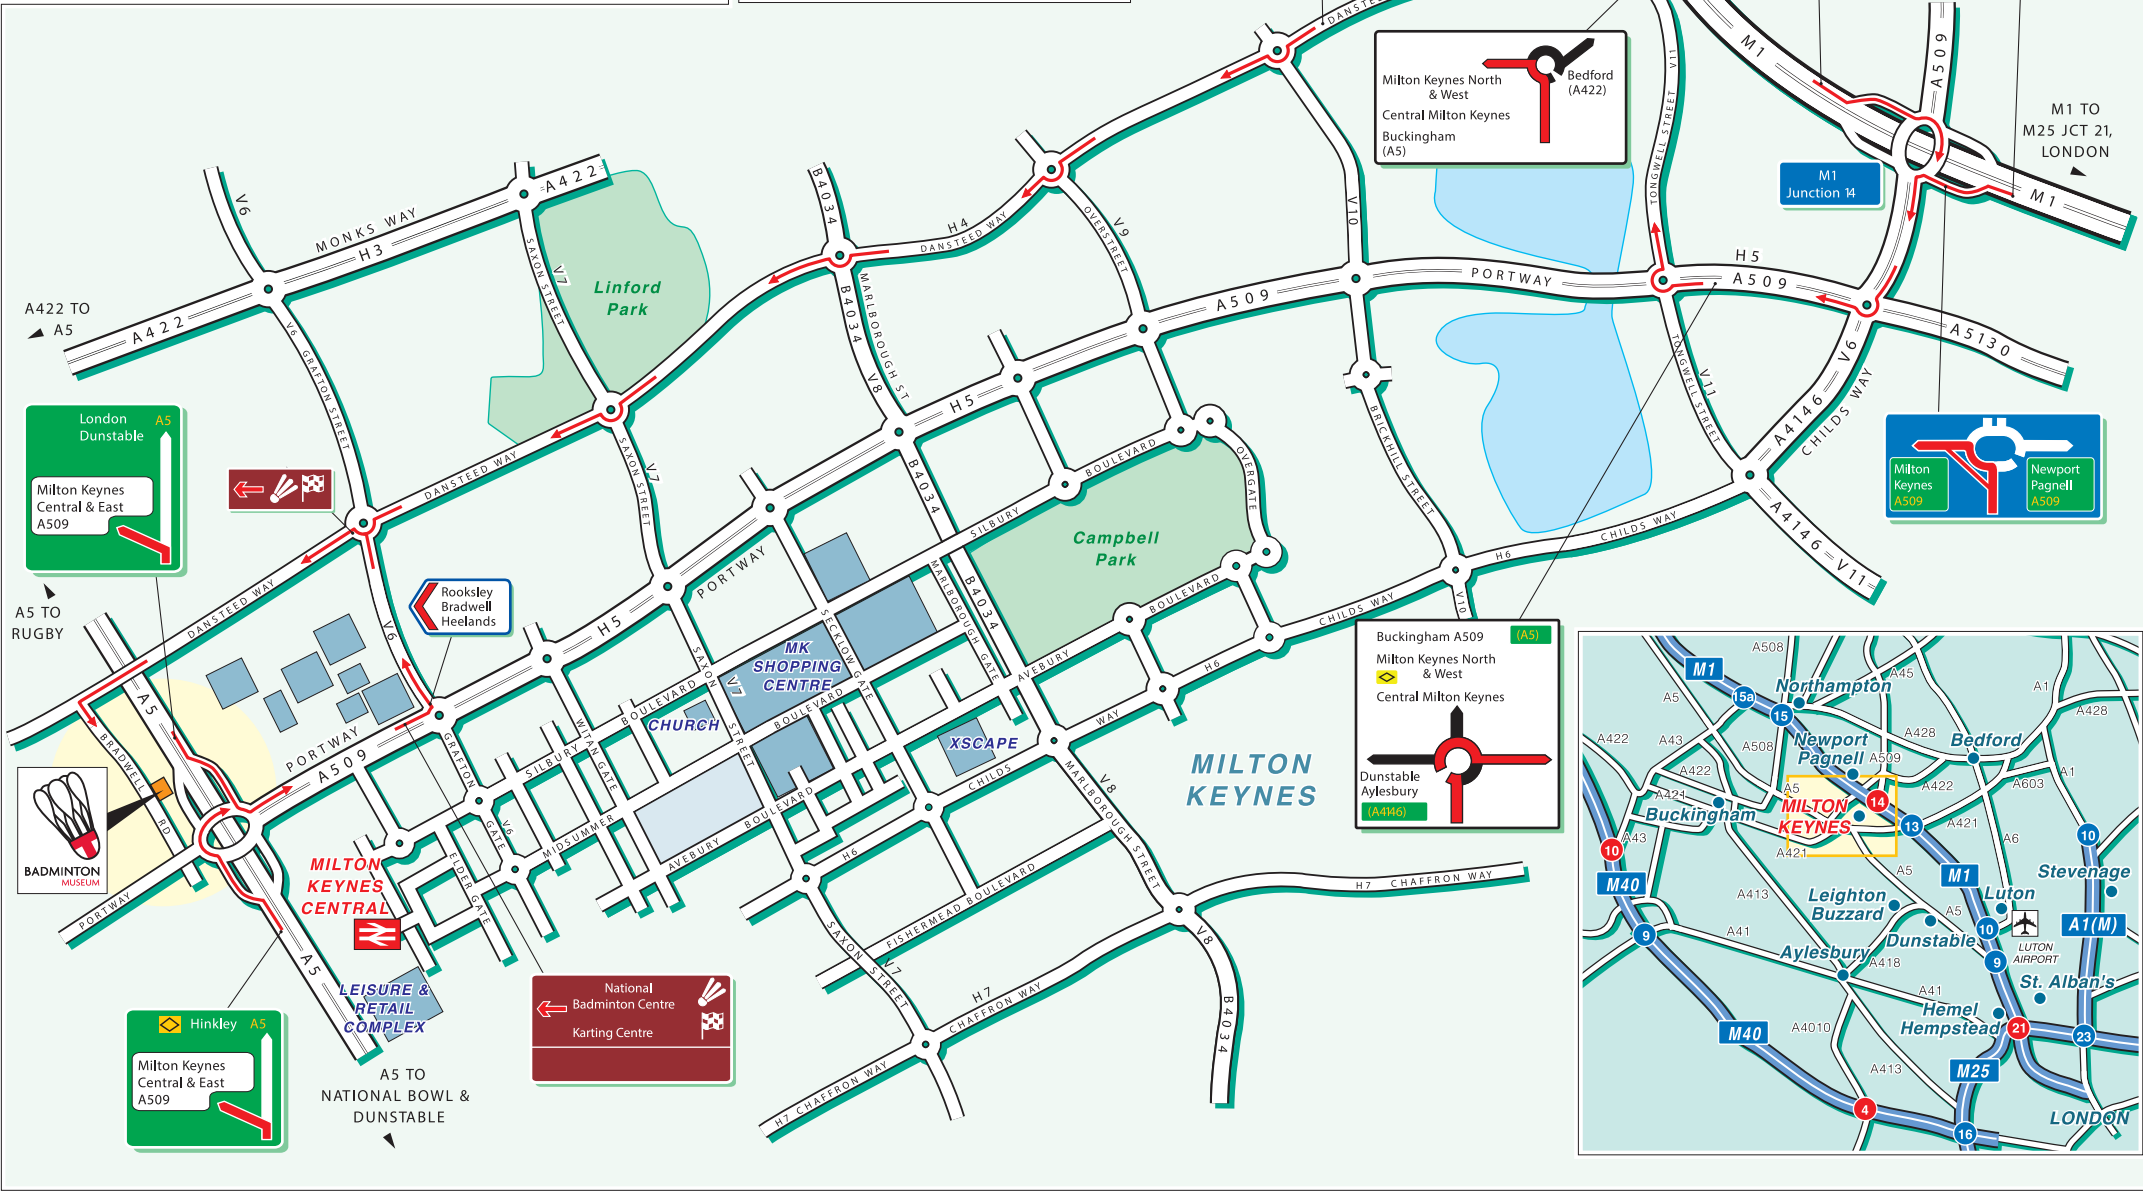

M1 TO THE NORTH

M1 TO M25 JCT 21, LONDON

A5 TO RUGBY

BADMINTON MUSEUM

A5 TO NATIONAL BOWL & DUNSTABLE