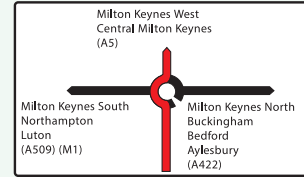

BADMINTON MUSEUM

BADMINTON MUSEUM

National Badminton Centre
Bradwell Road, Loughton Lodge
Milton Keynes MK8 9LA

Tel: +44 (0)1908 113014

E-mail: museum@badmintonengland

www.badmintonmuseum.org

Public Transport

By Rail,
Milton Keynes Central Station
Approximately 5 minutes by road.
For information on train operators and times phone National Rail Enquiries on 0845 7484950.

By Air, Luton Airport
Approximately 35 minutes by road.

M1 TO THE NORTH

M1 TO M25 JCT 21, LONDON

A5 TO RUGBY

BADMINTON MUSEUM

A5 TO NATIONAL BOWL & DUNSTABLE